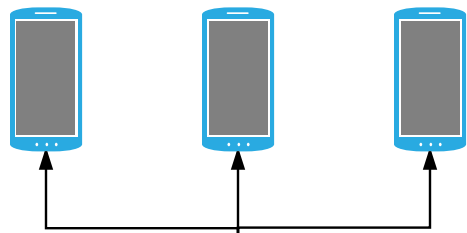

OpenLMIS Reference Distro

May multiplex many ODK endpoints for performance later

might be able to be pulled into Reference Data Service

Green = ODK  
 Blue = To be built  
 Black = OpenLMIS