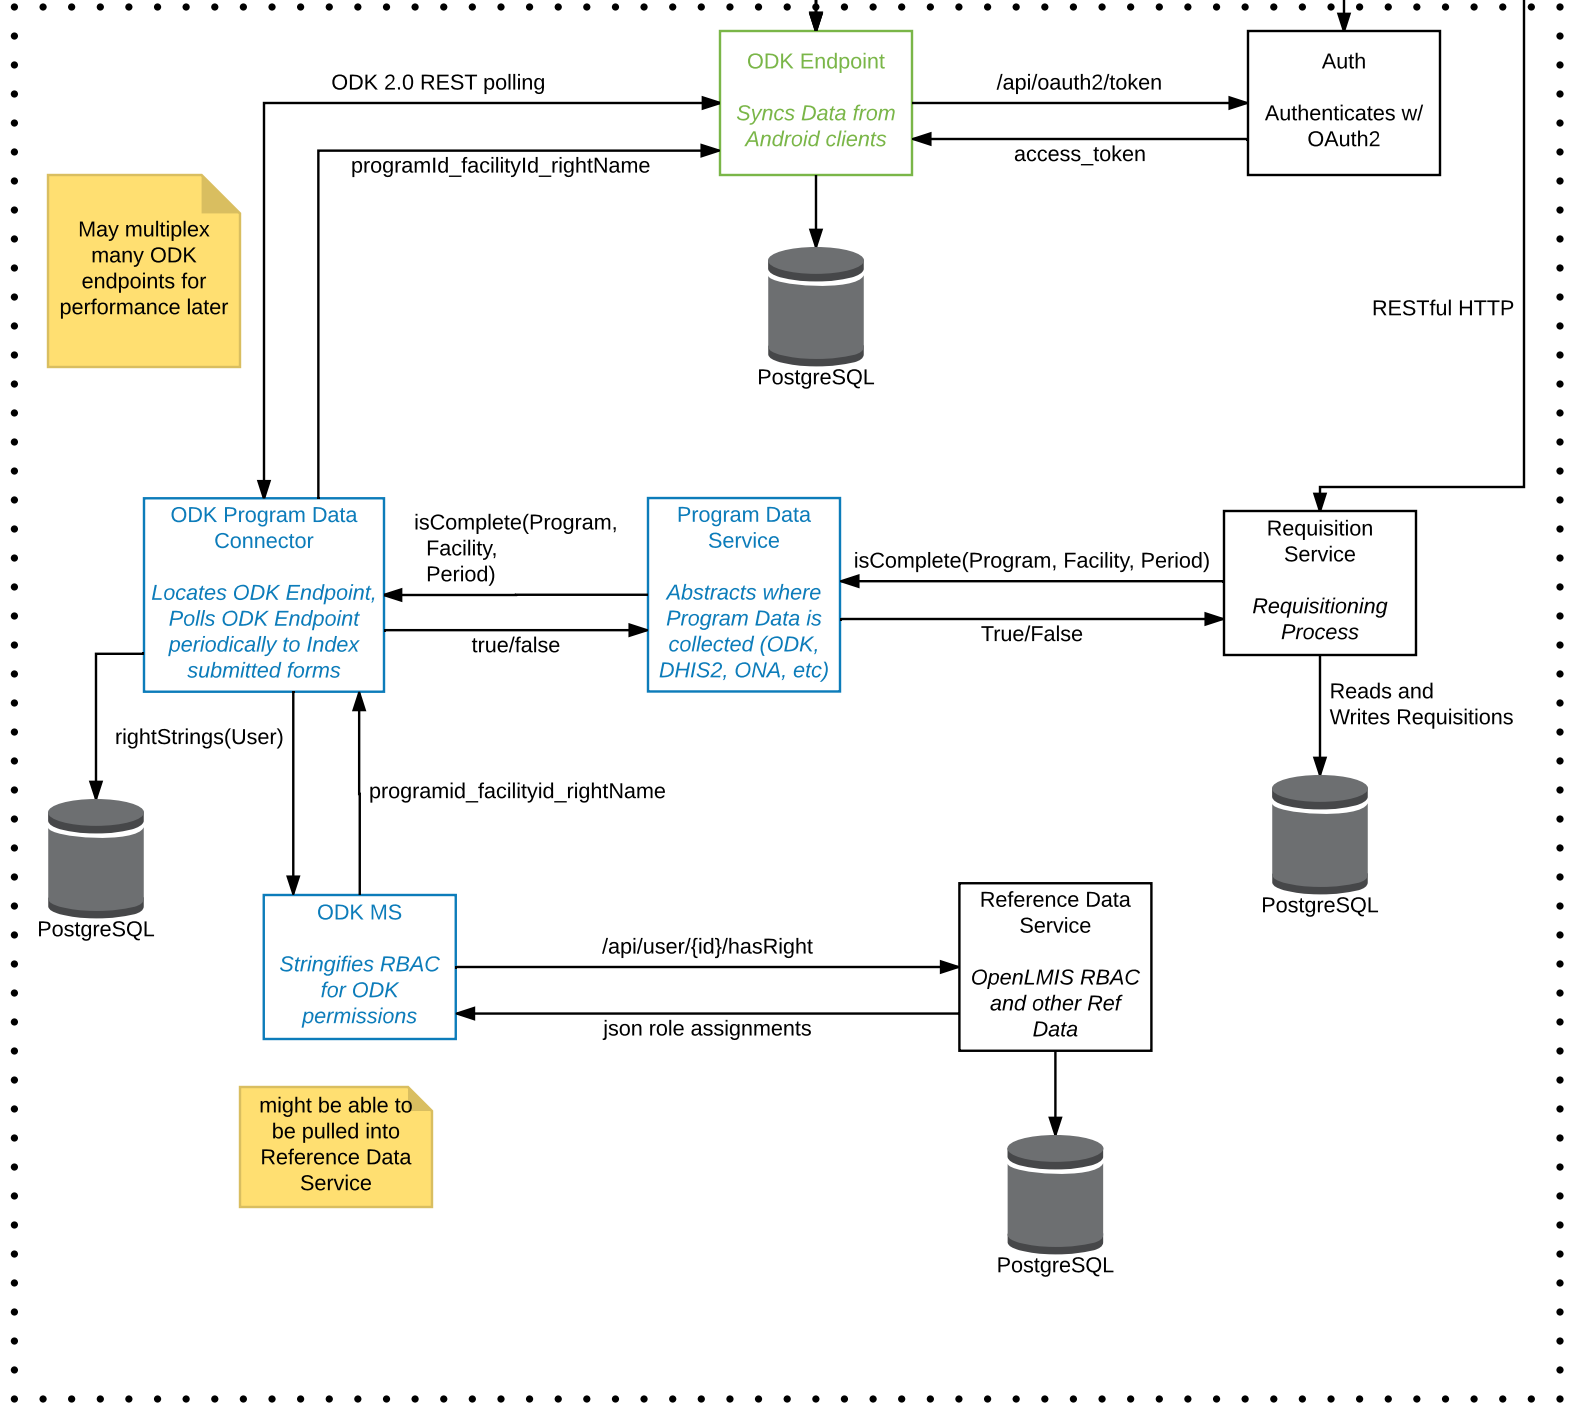

OpenLMIS Reference Distro

May multiplex many ODK endpoints for performance later

might be able to be pulled into Reference Data Service

Green = ODK  
 Blue = To be built  
 Black = OpenLMIS