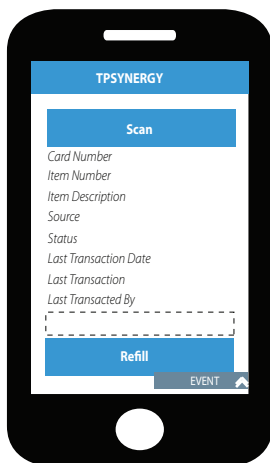

E-KANBAN - ALIGN DEMAND AND INVENTORY IN REAL TIME

- DEMAND DRIVEN REFILLS
- REDUCED INVENTORY
- INSTANT SIGNALS TO SUPPLIERS
- REAL TIME STATUS
- PRINT AND SCAN KANBAN CARDS
- USE MOBILE PHONES OR SCANNERS
- CLOUD PORTAL FOR VISIBILITY
- INSTANT TRANSACTION REPORTS

Manufacturing companies are on a continuous quest to align their operations with customer demand while minimizing inventory through supplier collaboration. Unlike a forecast based MRP system, just-in-time Kanban is a pull based system that is driven by demand to reduce inventory and optimize the manufacturing process. Material is requested only when it is needed.

The E-Kanban approach ensures that suppliers are notified immediately when a bin becomes empty. Our cloud based collaboration system acts as a common gateway between suppliers and buyers to see the current status of all the Kanban bins. With one common system that is accessible to all trading partners, TPSynergy becomes a single, reliable source of truth reducing inventory and avoiding costly production bottlenecks.

NO-RISK IMPLEMENTATION IN TWO WEEKS

Card Number: GLO8480001
ItemNumber: 848116010960
AeroGrip - Black Feel PC Hard Case for iPhone 6
Quantity: 40.0