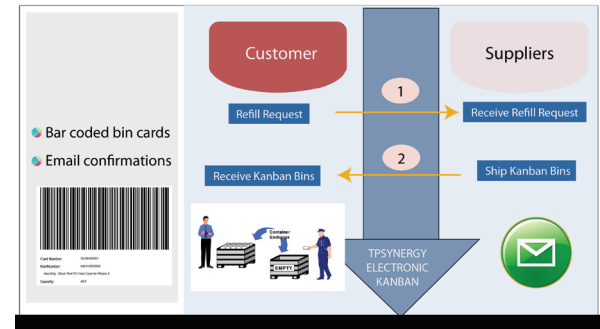

Bar Coding & Alerts

Bar coded labels are created within the TPSynergy application. Barcodes can be scanned with the mobile phone app or hand-held scanning guns to mark the bin as empty. Once the bin is marked empty, an email alert is sent immediately to the supplier. Suppliers can also print their labels directly from the cloud portal.

Transactional Reports

All Kanban transactions are instantly visible in the portal. They can be downloaded into an Excel format which makes it easier to track and manage transactions. Consolidated invoicing can be reconciled using these transaction reports.

Shipping Integrations

TPSynergy is integrated with FedEx, UPS and USPS systems so suppliers can print their labels directly instead of logging into other shipping software

About our company

TPSynergy.com is an Austin, Texas based software technology vendor with deep roots in manufacturing and supply chains. It provides rapid and robust business solutions for some of the toughest supply chain challenges. Its order and inventory processing software connects to customers using Electronic Data Integration (EDI) and provides a simple platform for collaboration.

Electronic Kanban System